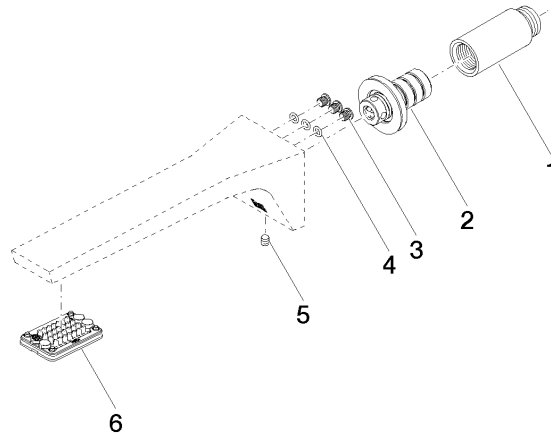

Concealed adapter -

35 080 970-90
0010

13 800 705

mm [inches]

Flow rate chart

Codes & Standards

ASME
A112.18.1/CSA
B125.1

California Energy
Commission
(CEC)

NSF/ANSI 372

NSF/ANSI/CAN
61

Water Sense

CL.1 Wall-mounted basin spout without pop-up waste - Brushed Dark Platinum

CL.1

13 800 705

Certificates

LGA_28685. IAPMO_N-4976. IAPMO_8834 (1). WRAS_1512013. IAPMO_4976 (4).

IAPMO_6397.

13 800 705

Spare parts list

No.	Item Number	Name	Quantity used	Delivery time
1	09 24 03 081 10 90	extension	1	2
2	90 24 03 108 01 90	nipple set	1	2
3	09 30 30 113 20 90	screw	3	2
4	09 14 10 001 90	seal	3	2
5	90 31 11 004 00 90	pin	1	2
6	90 11 02 297 00 90	aerator	1	2